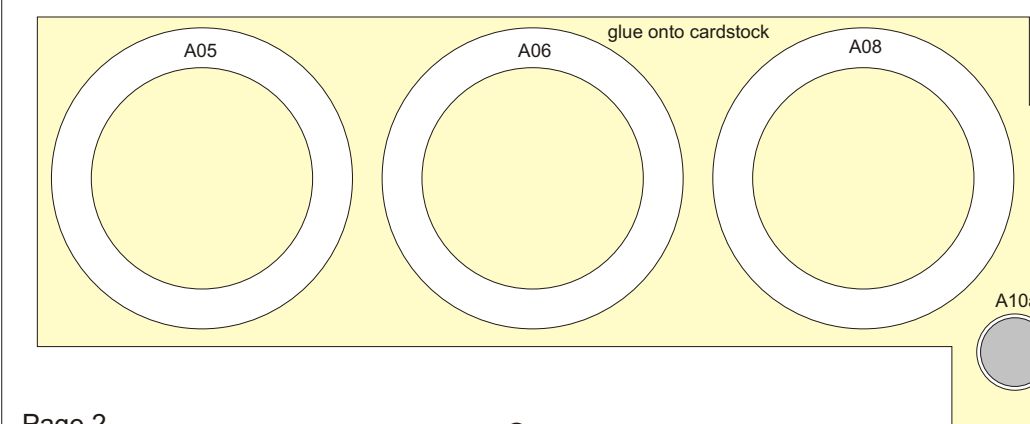

TSYKLON-4^M

1:96 scale

www.cardmodels-r.narod.ru

Paper used:
 0,15 mm - 130 gr
 0,26 mm - 200 gr ("cardstock")
 Glue: PVA

See about:
<http://www.yuzhnoye.com/en/technique/launch-vehicles/rockets/cyclone-4m/>
<http://www.russianspaceweb.com/tsyklon4m.html>
<http://interfax.com.ua/news/general/478373.html>

A01b

A01b

A01a

A01

A

A01a

A01 top

A01 top

A01 bottom

A01 bottom

A Cut along the line AA

0,5 mm

A01c

A01c