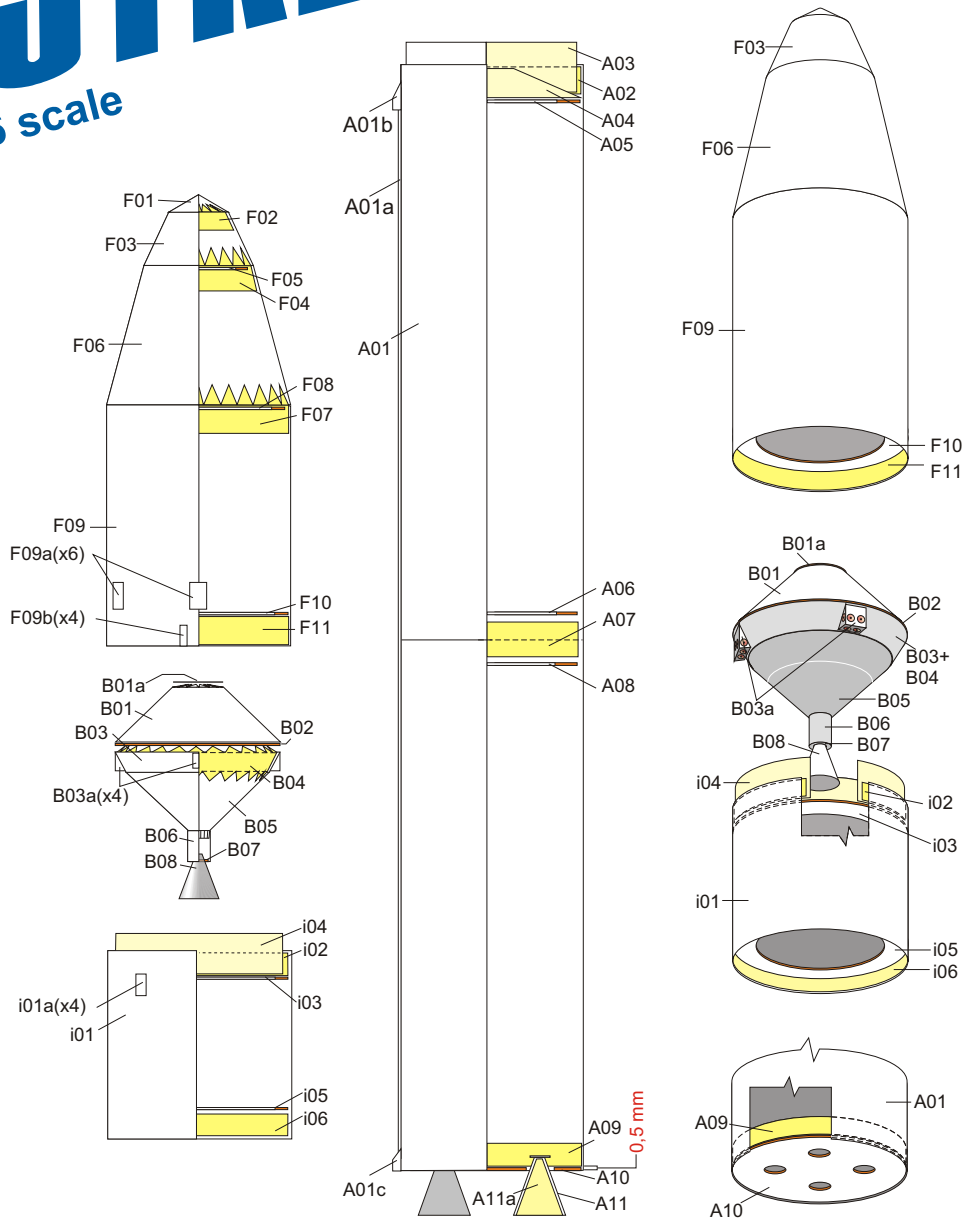

TSYKLON-4^M

1:96 scale

www.cardmodels-r.narod.ru

Paper used:
 0,15 mm - 130 gr
 0,26 mm - 200 gr ("cardstock")
 Glue: PVA

See about:
<http://www.yuzhnoye.com/en/technique/launch-vehicles/rockets/cyclone-4m/>
<http://www.russianspaceweb.com/tsyklon4m.html>
<http://interfax.com.ua/news/general/478373.html>

A01b

A01b

A01a

A01

A

A01a

A01 top

A01 top

A01 bottom

A01 bottom

A Cut along the line AA

0,5 mm

A01c

A01c