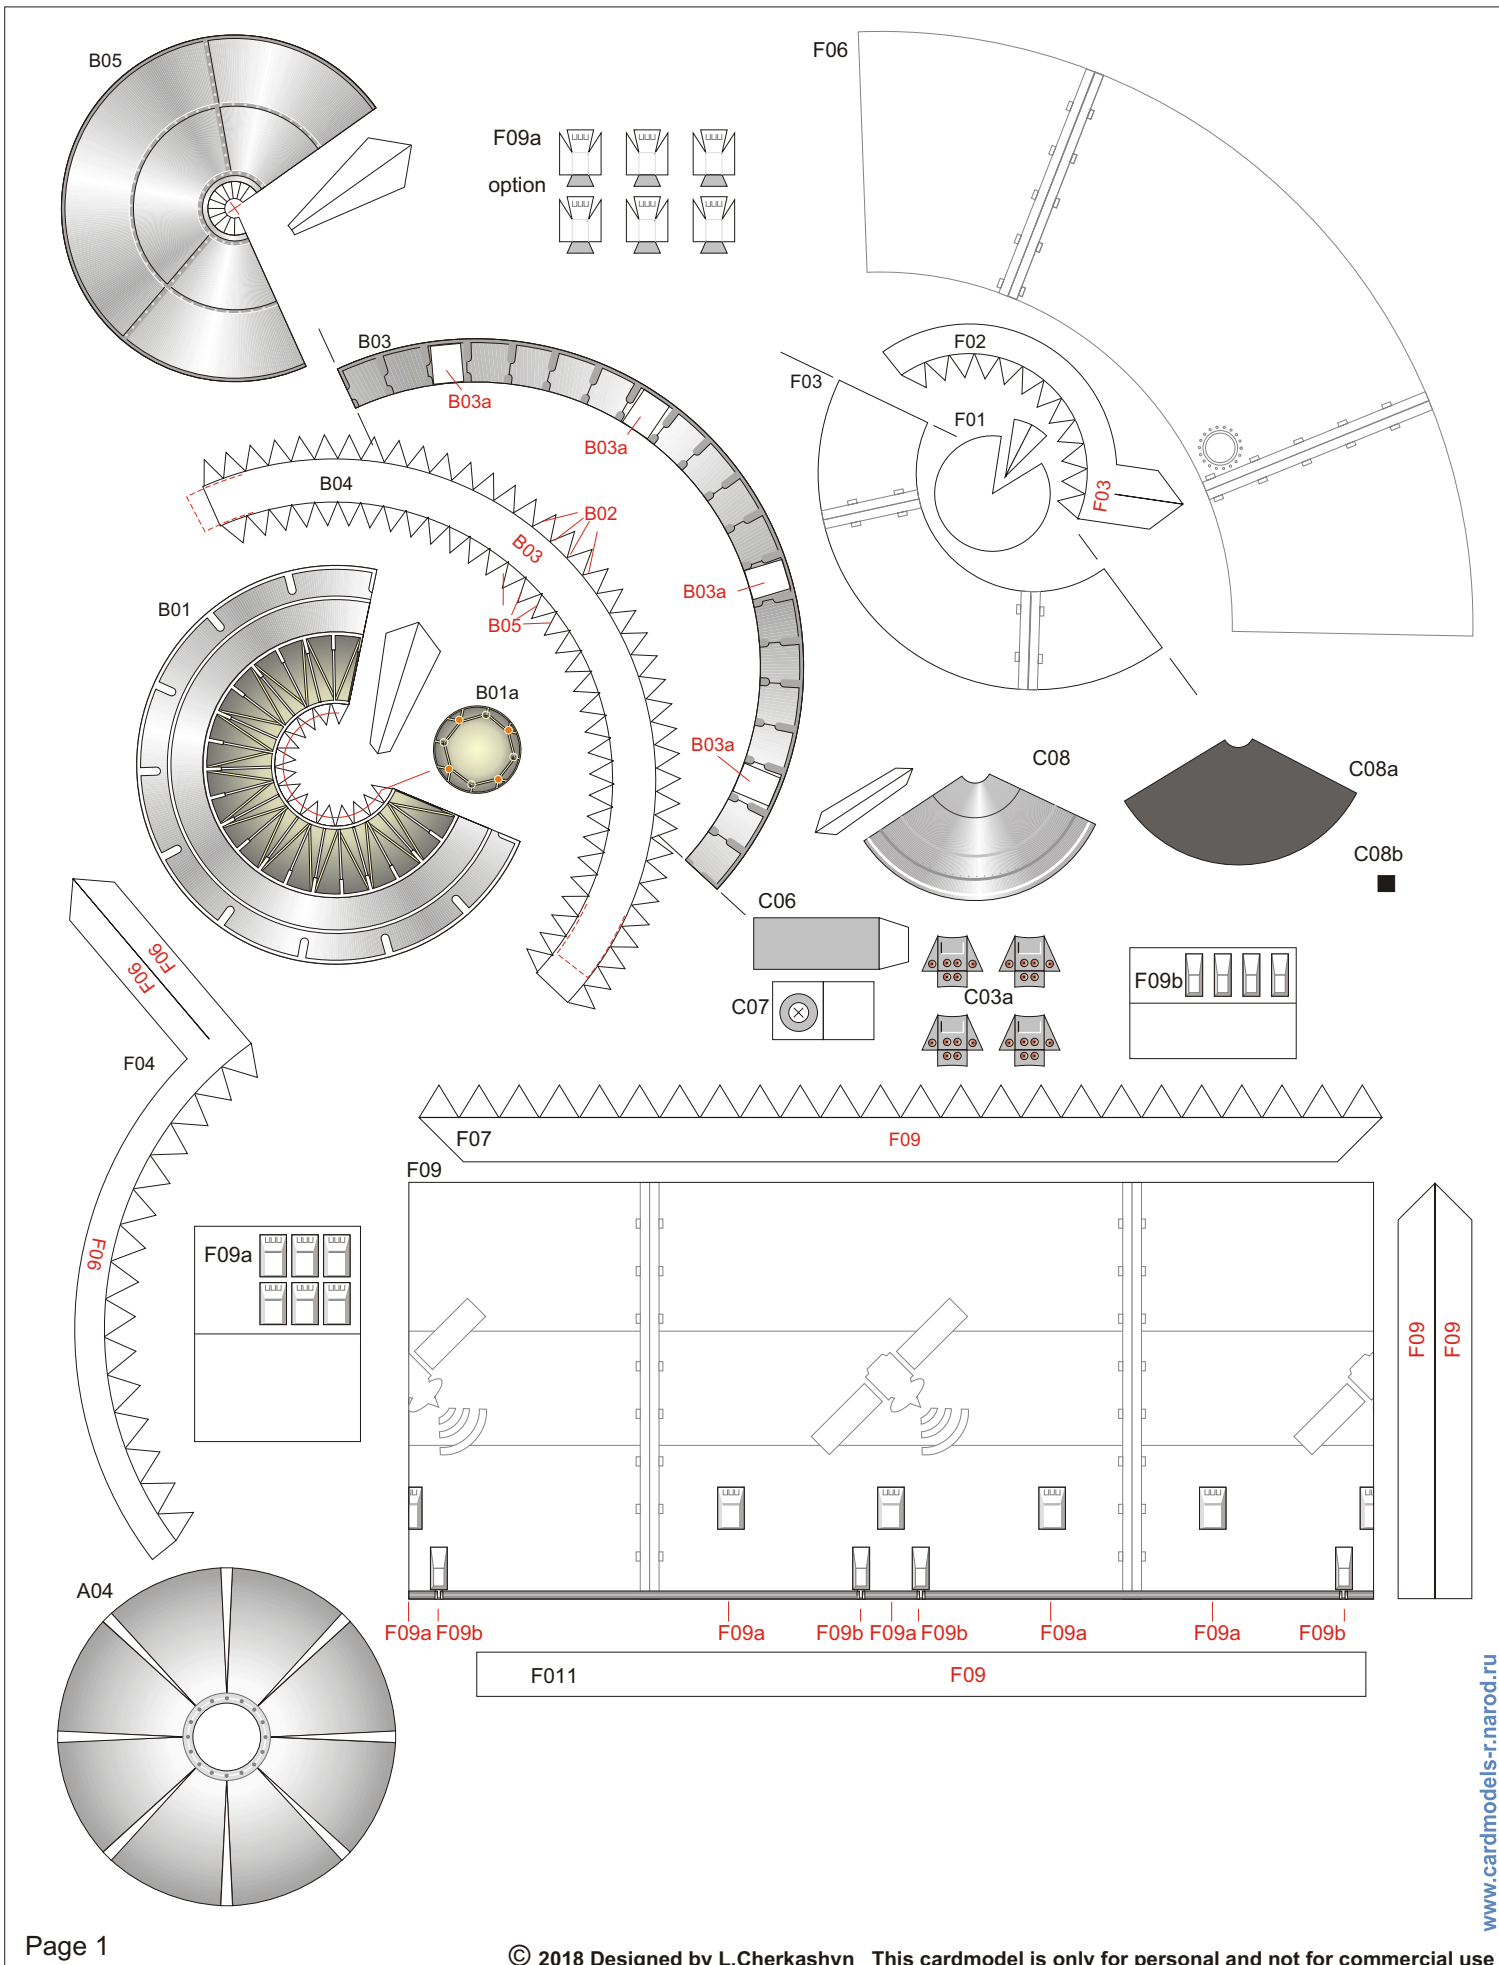

TSYKLON-4^M

1:96 scale

www.cardmodels-r.narod.ru

Paper used:
 0,15 mm - 130 gr
 0,26 mm - 200 gr ("cardstock")
 Glue: PVA

See about:
<http://www.yuzhnoye.com/en/technique/launch-vehicles/rockets/cyclone-4m/>
<http://www.russianspaceweb.com/tsyklon4m.html>
<http://interfax.com.ua/news/general/478373.html>

A01b

A01b

A01a

A01

A

A01a

A01 top

A01 top

A01 bottom

A01 bottom

A Cut along the line AA

0,5 mm

A01c

A01c