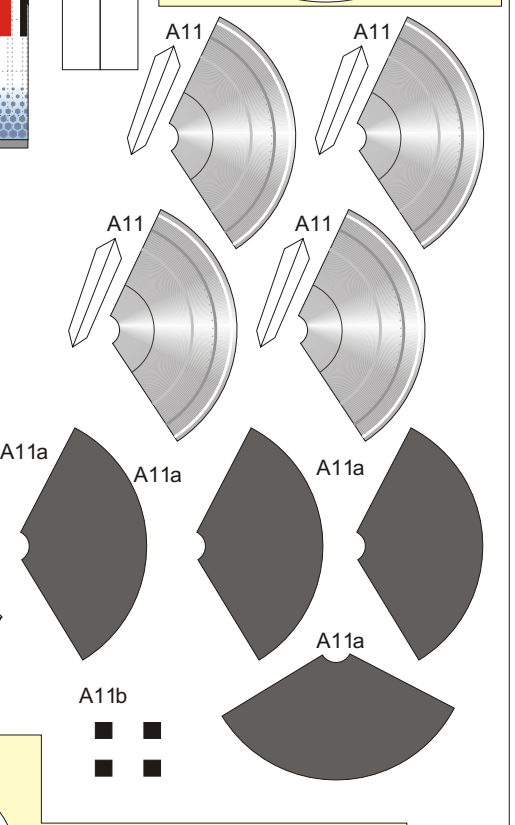

TSYKLON-4^M

1:96 scale

www.cardmodels-r.narod.ru

Paper used:
 0,15 mm - 130 gr
 0,26 mm - 200 gr ("cardstock")
 Glue: PVA

See about:
<http://www.yuzhnoye.com/en/technique/launch-vehicles/rockets/cyclone-4m/>
<http://www.russianspaceweb.com/tsyklon4m.html>
<http://interfax.com.ua/news/general/478373.html>

A01b

A01b

A01a

A01

A

A01a

A01 top

A01 top

A01 bottom

A01 bottom

A Cut along the line AA

0,5 mm

A01c

A01c