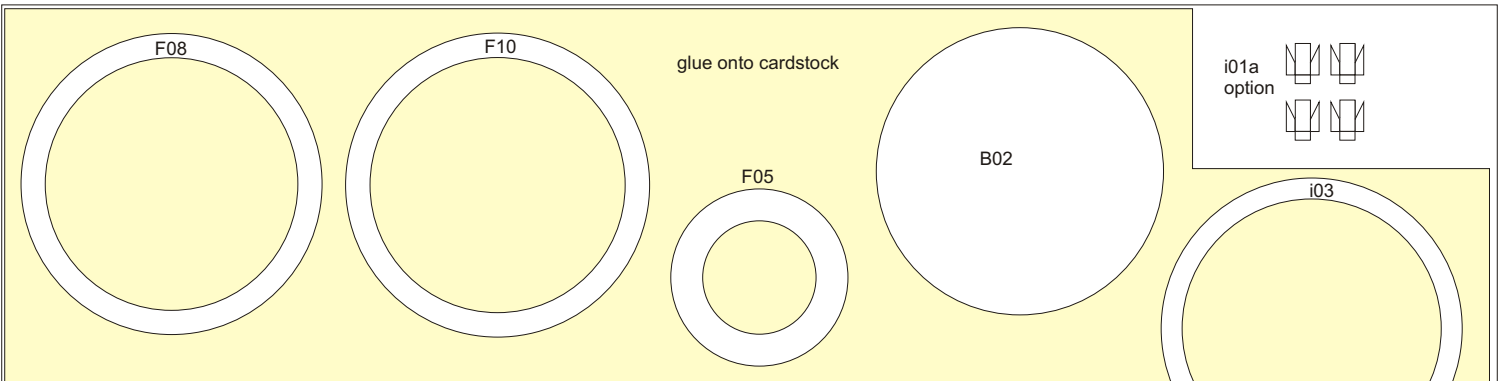

TSYKLON-4^M

1:96 scale

www.cardmodels-r.narod.ru

Paper used:
 0,15 mm - 130 gr
 0,26 mm - 200 gr ("cardstock")
 Glue: PVA

See about:
<http://www.yuzhnoye.com/en/technique/launch-vehicles/rockets/cyclone-4m/>
<http://www.russianspaceweb.com/tsyklon4m.html>
<http://interfax.com.ua/news/general/478373.html>

A01b

A01b

A01a

A01

A

A01a

A01 top

A01 top

A01 bottom

A01 bottom

A Cut along the line AA

0,5 mm

A01c

A01c