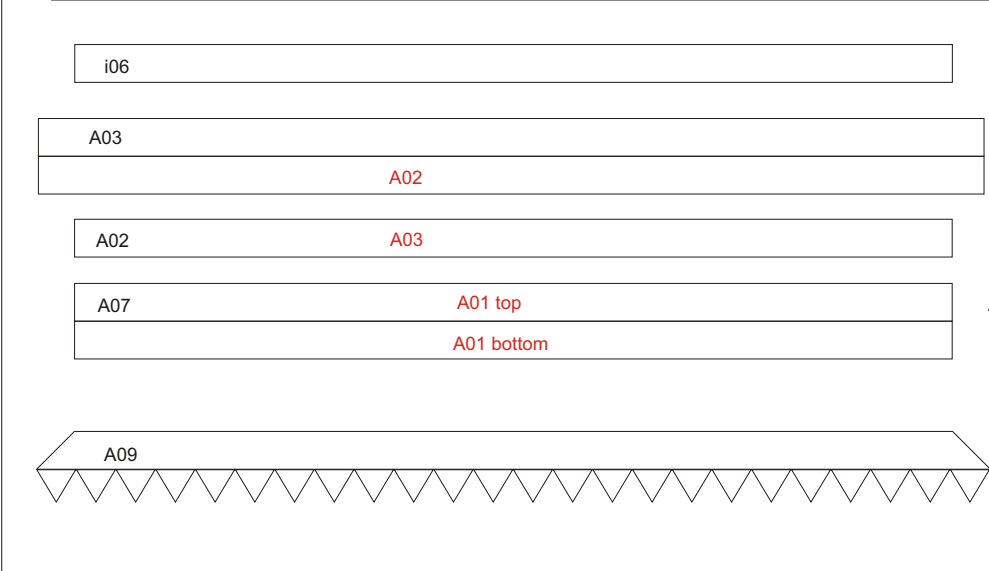

TSYKLON-4^M

1:96 scale

www.cardmodels-r.narod.ru

Paper used:
 0,15 mm - 130 gr
 0,26 mm - 200 gr ("cardstock")
 Glue: PVA

See about:
<http://www.yuzhnoye.com/en/technique/launch-vehicles/rockets/cyclone-4m/>
<http://www.russianspaceweb.com/tsyklon4m.html>
<http://interfax.com.ua/news/general/478373.html>

A01b

A01b

A01a

A01

A

A01a

A01 top

A01 top

A01 bottom

A01 bottom

A Cut along the line AA

0,5 mm

A01c

A01c