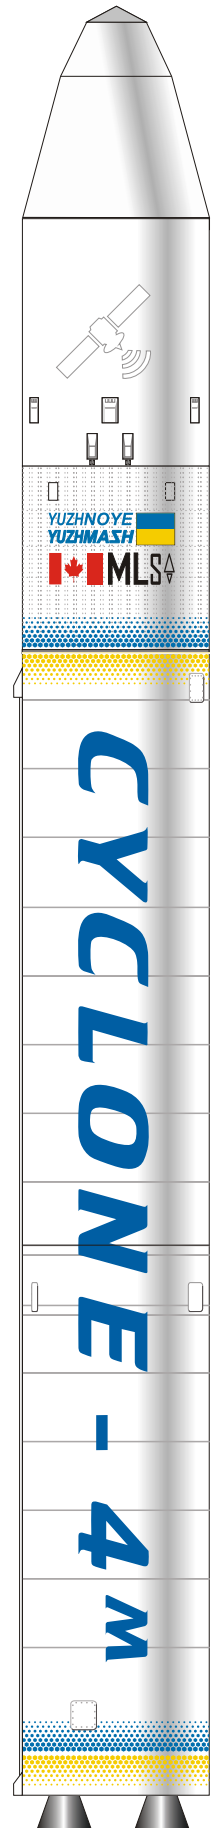

TSYKLON-4^M

1:96 scale

www.cardmodels-r.narod.ru

Paper used:
 0,15 mm - 130 gr
 0,26 mm - 200 gr ("cardstock")
 Glue: PVA

See about:
<http://www.yuzhnoye.com/en/technique/launch-vehicles/rockets/cyclone-4m/>
<http://www.russianspaceweb.com/tsyklon4m.html>
<http://interfax.com.ua/news/general/478373.html>

A01b

A01b

A01a

A01

A

A01a

A01 top

A01 top

A01 bottom

A01 bottom

A Cut along the line AA

0,5 mm

A01c

A01c